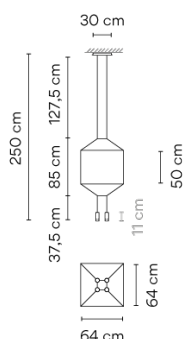

## Model Sheet

**Optional : Extra cable length**  
Min. quantity, upcharge and extra lead time apply [EN]

<b>Finish</b>	04 Black RAL 9005
<b>LED temperature color</b>	2700 K / 3000 K / 3500 K
<b>Dimming</b>	DALI 1-10V Push / CASAMBI
<b>Installation type</b>	Surface Canopy
<b>Materials</b>	Ceiling rose: Steel Body: Aluminum Horizontal rods: Steel
<b>Light source</b>	4 x LED 4,48W 350mA 
<b>LED</b>	CRI>90 1961 lm 109 2700 K / 3000 K / 3500 K
<b>Driver</b>	Constant Current 350 110~240 V V 50~60 Hz HZ <b>Dimmable</b> <b>LED</b> <b>IP20</b> <b>Bi-volt</b> <b>50-60Hz</b>
<b>Application</b>	Hanging lamps
<b>Packaging</b>	2 Box 0.833 m x 0.819 m x 0.086 m Gross weight 8.5 Net weight 7.15 Vol. 0.1027

### Photometric Data

<b>Efficiency</b>	40.11%
<b>Coordinate System</b>	CG
<b>Total Flux</b>	1961
<b>Maximum Value</b>	53.86