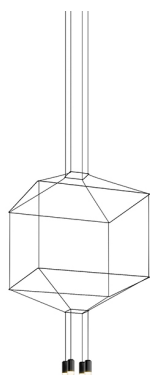

## 0311

Design By Arik Levy

Wireflow designed by Arik Levy. A hanging lamp which reviews and updates the chandelier look through an exercise of simplification that explores its essence and enhances its outline with great delicacy and at the same time a strong formal presence. Its appearance, as a structure of fine cables finished with four LED terminals, discretely connects with classic chandelier models, taking this type of lamp to a new, groundbreaking and futuristic dimension. Employing CREA product configurator software, the design can be modified to adapt to your specific project requirements.

## Model Sheet

**Optional : Extra cable length**  
Min. quantity, upcharge and extra lead time apply [EN]

<b>Finish</b>	04 Black RAL 9005
<b>LED temperature color</b>	2700 K / 3000 K / 3500 K
<b>Dimming</b>	DALI 1-10V Push / CASAMBI
<b>Installation type</b>	Surface Canopy
<b>Materials</b>	Ceiling rose: Steel Body: Aluminum Horizontal rods: Steel
<b>Light source</b>	4 x LED 4,48W 350mA 
<b>LED</b>	CRI>90 1961 lm 109 2700 K / 3000 K / 3500 K
<b>Driver</b>	Constant Current 350 110~240 V V 50~60 Hz HZ <b>Dimmable</b> <b>LED</b> <b>IP20</b> <b>Bi-volt</b> <b>50-60Hz</b>
<b>Application</b>	Hanging lamps
<b>Packaging</b>	2 Box 0.833 m x 0.819 m x 0.086 m Gross weight 8.5 Net weight 7.15 Vol. 0.1027