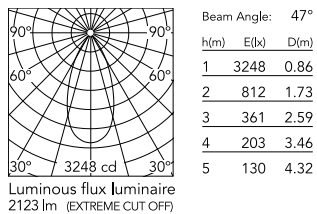

Physical

Colour	White/Aluminium
Trim	No
Orientation	Fixed
Recessed depth (mm)	277
Net weight (kg)	0.98
IP internal	20
IP external	44

Download

Mounting instructions [↓ PDF](#)

Photometric Files

LDT / IES [↓ ZIP](#)

Technical Drawings

2D [↓ ZIP](#)

3D [↓ ZIP](#)

[↓ ZIP](#) Bim

Schematic light drawing

Photometric

Lighting type	Direct
Light distribution	Symmetric
CCT (K)	3000
CRI>	80
Beam angle C0-180 (°)	62
Beam angle C90-270 (°)	62