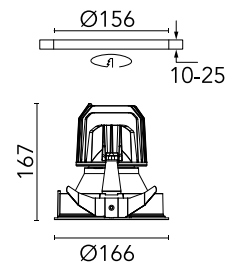

FLOS

03.6809.3CA White/Aluminium

Light Supply Fixed Trim

Designed by FLOS Architectural, 2017

LED - LED array - 29W - 1799lm - 3000K - CRI> 80 - Beam° 62

Recessed luminaire with LED light source. Remote 220/240V power supply included.

Are you a professional and your project needs consulting and support?

[BOOK AN APPOINTMENT](#)

Main specifications

Mounting	Ceiling recessed
Environments	Indoor dry location
LED type	LED array
Lamp category	LED
Ilcos	No
Number of heads	1
Power (W)	29
Source flux (lm)	3174
System flux (lm)	1799

Physical

Colour	White/Aluminium
Trim	No
Orientation	Fixed
Recessed depth (mm)	277
Net weight (kg)	0.98
IP internal	20
IP external	44

Download

Mounting instructions [↓ PDF](#)

Photometric Files

LDT / IES [↓ ZIP](#)

Technical Drawings

2D [↓ ZIP](#)

3D [↓ ZIP](#)

[↓ ZIP](#) Bim

Schematic light drawing

Photometric

Lighting type	Direct
Light distribution	Symmetric
CCT (K)	3000
CRI>	80
Beam angle C0-180 (°)	62
Beam angle C90-270 (°)	62