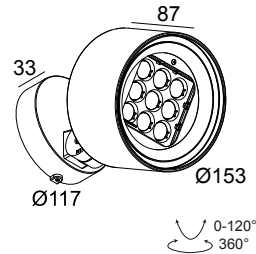

FRAX M 927 LINEAR V FBRX

26011 9230 FBRX

AVAILABLE IN
ALU GREY 26011 9230 A
FLEMISH BRONZE OUTDOOR 26011 9230 FBRX
ANTHRACITE (DARK GREY) 26011 9230 N

 [View on website](#)

General info

LOCATION	outdoor
INSTALLATION	Floor Surface mounted, Wall Surface mounted
INGRESS PROTECTION	IP65
PROTECTION AGAINST MECHANICAL IMPACT	IK08
WEIGHT (KG)	2.4
ADJUSTABILITY	0° to 120° swiveling, 360° rotatable
INFORMATION	9 x LENS SP-14° INCL.LED POWER SUPPLY 900mA-DC INCL.LINEAR SPREAD LENS VERTICAL Oval spread 60°-15°

Electrical info

ELECTRICAL	220-240V / 50-60Hz
CLASS	I
POWER SUPPLY INCLUDED	YES
DIM TYPE	non-dimmable
ENERGY CLASS	F
CERTIFICATES	CB

Lightsource info

LIGHTSOURCE NAME	LED
LIGHTSOURCE	LED cluster 23,4W / CRI>90 (R9: 50) / 2700K / 2412lm
TM-30 VALUES	Rf: 91 / Rg: 99
SDCM	SDCM3
RISKGROUP	RG2
LM80	L80 > 120000
LED TECHNICS (LIGHT SOURCE)	2412lm // 23,4W // 102lm/W
LED TECHNICS (LUMINAIRE)	1688lm // 27W // 63lm/W