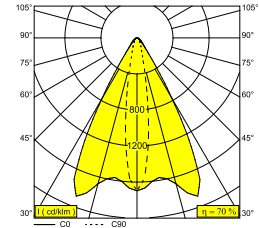

FRAX M 927 LINEAR V FBRX

26011 9230 FBRX

AVAILABLE IN
ALU GREY 26011 9230 A
FLEMISH BRONZE OUTDOOR 26011 9230 FBRX
ANTHRACITE (DARK GREY) 26011 9230 N

 [View on website](#)

General info

LOCATION	outdoor
INSTALLATION	Floor Surface mounted, Wall Surface mounted
INGRESS PROTECTION	IP65
PROTECTION AGAINST MECHANICAL IMPACT	IK08
WEIGHT (KG)	2.4
ADJUSTABILITY	0° to 120° swiveling, 360° rotatable
INFORMATION	9 x LENS SP-14° INCL.LED POWER SUPPLY 900mA-DC INCL.LINEAR SPREAD LENS VERTICAL Oval spread 60°-15°