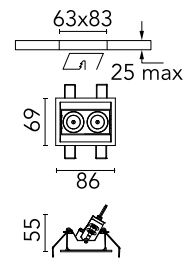

FLOS

03.9311.40ACB White/Black

Light Shadow Adjustable Trim Casambi Version 2 Spots Optic Medium NEW

Designed by FLOS Architectural

Recessed integrated luminaire with 2 LED lighting spots. Remote power supply included (220-240V).

Are you a professional and your project needs consulting and support?

[BOOK AN APPOINTMENT](#)

Main specifications

Mounting	Ceiling recessed
Environments	Indoor dry location
LED type	Power LED
Lamp category	LED
Number of heads	1
Power (W)	7
Source flux (lm)	570
System flux (lm)	470

Physical

Colour	White/Black
Trim	Yes
Orientation	Adjustable
Longitudinal tilting (°)	30
Recessed depth (mm)	150
Length (mm)	86
Net weight (kg)	0.25
IP internal	20

Download

[Mounting instructions](#) PDF

Photometric Files

[LDT / IES](#) ZIP

Technical Drawings

[2D](#) ZIP

[3D](#) ZIP

[Bim](#) ZIP

Schematic light drawing

Beam Angle: 22°

h(m)	E(lx)	D(m)
1	3212	0.39
2	803	0.78
3	357	1.17
4	201	1.56
5	128	1.95