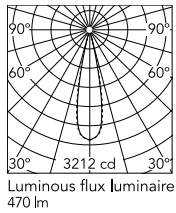

Physical

Colour	White/Black
Trim	Yes
Orientation	Adjustable
Longitudinal tilting (°)	30
Recessed depth (mm)	150
Length (mm)	86
Net weight (kg)	0.25
IP internal	20

Download

[Mounting instructions](#) PDF

Photometric Files

[LDT / IES](#) ZIP

Technical Drawings

[2D](#) ZIP

[3D](#) ZIP

[Bim](#) ZIP

Schematic light drawing

Beam Angle: 22°

h(m)	E(lx)	D(m)
1	3212	0.39
2	803	0.78
3	357	1.17
4	201	1.56
5	128	1.95

Luminous flux Luminaire
470 lm

Ecodesign and Energy Labelling

Replaceable (LED only)
light source by a
professional

Replaceable control
gear by a professional

Photometric

Lighting type	Direct
Light distribution	Symmetric
CCT (K)	3000
CRI>	90
Beam angle C0-180 (°)	22
Beam angle C90-270 (°)	22