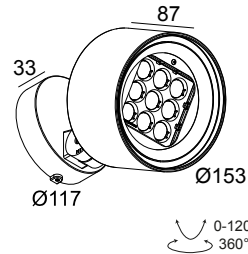

FRAX M 927 WALLWASH FBRX

26011 9250 FBRX

AVAILABLE IN
ALU GREY 26011 9250 A
FLEMISH BRONZE OUTDOOR 26011 9250 FBRX
ANTHRACITE (DARK GREY) 26011 9250 N

[View on website](#)

General info

LOCATION	outdoor
INSTALLATION	Floor Surface mounted, Wall Surface mounted
INGRESS PROTECTION	IP65
PROTECTION AGAINST MECHANICAL IMPACT	IK08
WEIGHT (KG)	2.4
ADJUSTABILITY	0° to 120° swiveling, 360° rotatable
INFORMATION	9 x LENS SP-14° INCL.LED POWER SUPPLY 900mA-DC INCL.LINEAR WALLWASH LENS

Electrical info

ELECTRICAL	220-240V / 50-60Hz
CLASS	I
POWER SUPPLY INCLUDED	YES
DIM TYPE	non-dimmable
ENERGY CLASS	F
CERTIFICATES	CB

Lightsource info

LIGHTSOURCE NAME	LED
LIGHTSOURCE	LED cluster 23,4W / CRI>90 (R9: 50) / 2700K / 2412lm
TM-30 VALUES	Rf: 91 / Rg: 99
SDCM	SDCM3
RISKGROUP	RG2
LM80	L80 > 120000
LED TECHNICS (LIGHT SOURCE)	2412lm // 23,4W // 102lm/W
LED TECHNICS (LUMINAIRE)	1592lm // 27W // 59lm/W