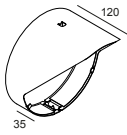

FRAX M 927 WALLWASH FBRX

26011 9250 FBRX

For detailed installation instructions, please consult the manual: [26011_XX50_HAND.pdf](#)

FINISH YOUR SPECIFICATION

Light altering devices

26070 0020 N FRAX M KAP N

☐

Other

26070 0030 FRAX ANTI VANDAL SCREWS 5 PCS

☐

Notes: