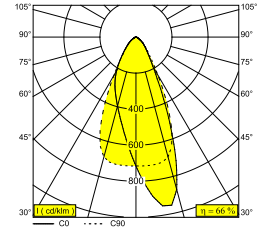

FRAX M 927 WALLWASH FBRX

26011 9250 FBRX

AVAILABLE IN
ALU GREY 26011 9250 A
FLEMISH BRONZE OUTDOOR 26011 9250 FBRX
ANTHRACITE (DARK GREY) 26011 9250 N

[View on website](#)

General info

LOCATION	outdoor
INSTALLATION	Floor Surface mounted, Wall Surface mounted
INGRESS PROTECTION	IP65
PROTECTION AGAINST MECHANICAL IMPACT	IK08
WEIGHT (KG)	2.4
ADJUSTABILITY	0° to 120° swiveling, 360° rotatable
INFORMATION	9 x LENS SP-14° INCL.LED POWER SUPPLY 900mA-DC INCL.LINEAR WALLWASH LENS