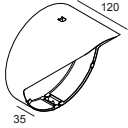

Options

FRAX ANTI VANDAL SCREWS

Accessories

FRAX M KAP

FRAX M 927 WALLWASH DIM5 A

26011 9255 A

FINISH YOUR SPECIFICATION

Light altering devices