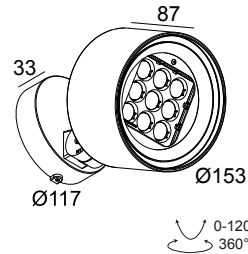

FRAX M 927 WALLWASH DIM5 A

26011 9255 A

AVAILABLE IN
ALU GREY 26011 9255 A
FLEMISH BRONZE OUTDOOR 26011 9255 FBRX
ANTHRACITE (DARK GREY) 26011 9255 N

[View on website](#)

General info

LOCATION	outdoor
INSTALLATION	Floor Surface mounted, Wall Surface mounted
INGRESS PROTECTION	IP65
PROTECTION AGAINST MECHANICAL IMPACT	IK08
WEIGHT (KG)	2.4
ADJUSTABILITY	0° to 120° swiveling, 360° rotatable
INFORMATION	9 x LENS SP-14° INCL.DIMMABLE LED POWER SUPPLY 900mA-DC INCL.LINEAR WALLWASH LENS

Electrical info

ELECTRICAL	110-277V / 50-60Hz
CLASS	I
POWER SUPPLY INCLUDED	YES
DIM TYPE	DALI
ENERGY CLASS	F

Lightsource info

LIGHTSOURCE NAME	LED
LIGHTSOURCE	LED cluster 23,4W / CRI>90 (R9: 50) / 2700K / 2412lm
TM-30 VALUES	Rf: 91 / Rg: 99
SDCM	SDCM3
RISKGROUP	RG2
LM80	L80 > 120000
LED TECHNICS (LIGHT SOURCE)	2412lm // 23,4W // 102lm/W
LED TECHNICS (LUMINAIRE)	1592lm // 27W // 59lm/W