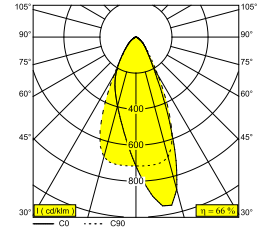

FRAX M 927 WALLWASH DIM5 A

26011 9255 A

AVAILABLE IN
ALU GREY 26011 9255 A
FLEMISH BRONZE OUTDOOR 26011 9255 FBRX
ANTHRACITE (DARK GREY) 26011 9255 N

[View on website](#)

General info

LOCATION	outdoor
INSTALLATION	Floor Surface mounted, Wall Surface mounted
INGRESS PROTECTION	IP65
PROTECTION AGAINST MECHANICAL IMPACT	IK08
WEIGHT (KG)	2.4
ADJUSTABILITY	0° to 120° swiveling, 360° rotatable
INFORMATION	9 x LENS SP-14° INCL.DIMMABLE LED POWER SUPPLY 900mA-DC INCL.LINEAR WALLWASH LENS

Electrical info

ELECTRICAL	110-277V / 50-60Hz
CLASS	I
POWER SUPPLY INCLUDED	YES
DIM TYPE	DALI
ENERGY CLASS	F

Lightsource info

LIGHTSOURCE NAME	LED
LIGHTSOURCE	LED cluster 23,4W / CRI>90 (R9: 50) / 2700K / 2412lm
TM-30 VALUES	Rf: 91 / Rg: 99
SDCM	SDCM3
RISKGROUP	RG2
LM80	L80 > 120000
LED TECHNICS (LIGHT SOURCE)	2412lm // 23,4W // 102lm/W
LED TECHNICS (LUMINAIRE)	1592lm // 27W // 59lm/W