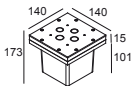

Waterproof connection parts

216 12 00 CBOX

☐