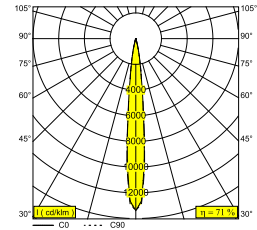

## KIX S PIN 24V 93010 PGR

13529 9310 PGR

AVAILABLE IN

**ANTHRACITE (DARK GREY)** 13529 9310 N

**PINE GREEN** 13529 9310 PGR

[View on website](#)

General info	
<b>LOCATION</b>	outdoor
<b>INSTALLATION</b>	Floor Surface mounted
<b>INGRESS PROTECTION</b>	IP65
<b>PROTECTION AGAINST MECHANICAL IMPACT</b>	IK03
<b>WEIGHT (KG)</b>	0.3
<b>ADJUSTABILITY</b>	180° swiveling, 360° rotatable
<b>INFORMATION</b>	LENS 10° INCL.1 x CABLE H05 RN-F 2 x 1 mm <sup>2</sup> 2m EXCL.LED POWER SUPPLY 24V-DC (non-dimmable or dimmable with PWM output)

Electrical info	
<b>ELECTRICAL</b>	24V-DC
<b>CLASS</b>	III
<b>DIM TYPE</b>	non-dimmable
<b>ENERGY CLASS</b>	F
<b>CERTIFICATES</b>	CB, ENEC

Lightsource info	
<b>LIGHTSOURCE NAME</b>	LED
<b>LIGHTSOURCE</b>	LED cluster 2W / CRI>90 (R9: 64) / 3000K / 232lm
<b>TM-30 VALUES</b>	Rf: 91 / Rg: 101
<b>SDCM</b>	SDCM3
<b>RISKGROUP</b>	RG2
<b>LM80</b>	L90B10 > 120000
<b>LED TECHNICS (LIGHT SOURCE)</b>	232lm // 2W // 116lm/W
<b>LED TECHNICS (LUMINAIRE)</b>	165lm // 2W // 72lm/W