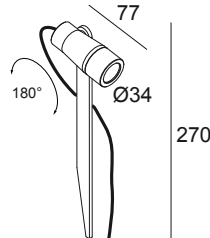

## KIX S PIN 24V 93010 PGR

13529 9310 PGR

AVAILABLE IN

**ANTHRACITE (DARK GREY)** 13529 9310 N

**PINE GREEN** 13529 9310 PGR

[View on website](#)

General info	
<b>LOCATION</b>	outdoor
<b>INSTALLATION</b>	Floor Surface mounted
<b>INGRESS PROTECTION</b>	IP65
<b>PROTECTION AGAINST MECHANICAL IMPACT</b>	IK03
<b>WEIGHT (KG)</b>	0.3
<b>ADJUSTABILITY</b>	180° swiveling, 360° rotatable
<b>INFORMATION</b>	LENS 10° INCL.1 x CABLE H05 RN-F 2 x 1 mm <sup>2</sup> 2m EXCL.LED POWER SUPPLY 24V-DC (non-dimmable or dimmable with PWM output)