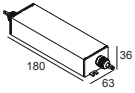

KIX S PIN 24V 93010 PGR

13529 9310 PGR

FINISH YOUR SPECIFICATION

LED power supplies

#

300 89 24 150 LED POWER SUPPLY 24V-DC / 150W

75

☐