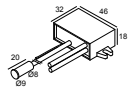

Control gear, ballast and transformers

21032 0320 AMBIENT LIGHT SENSOR AND 24V DIMMER (PWM)

☐