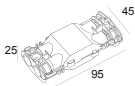

216 12 01 IP68 CONNECTION KIT

☐