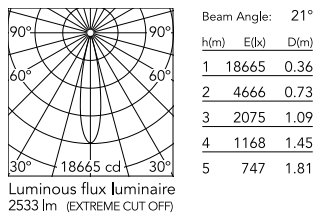

Physical

Colour	Black/Steel
Trim	No
Orientation	Adjustable
Longitudinal tilting (°)	30
Recessed depth (mm)	75
Length (mm)	429
Net weight (kg)	0.66
IP internal	20

Drawing Thumbnail

Download

Mounting instructions ZIP

Replaceable control gear by a professional

Schematic light drawing

Photometric

Lighting type	Direct
Light distribution	Symmetric
CCT (K)	3000
CRI>	90
LED Life / Failure Ratio	L80B50
Beam angle C0-180 (°)	20
Beam angle C90-270 (°)	20