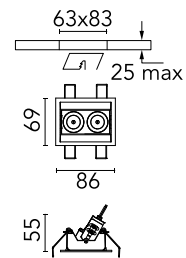

Recessed integrated luminaire with 2 LED lighting spots. Remote power supply included (220-240V).

Are you a professional and your project needs consulting and support?

[BOOK AN APPOINTMENT](#)