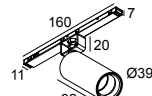

[View on website](#)

General info	
<b>LOCATION</b>	indoor
<b>INSTALLATION</b>	Low voltage systems Low voltage system mounted
<b>INGRESS PROTECTION</b>	IP20
<b>WEIGHT (KG)</b>	0.3
<b>ADJUSTABILITY</b>	0° to 85° swiveling, 355° rotatable
<b>INFORMATION</b>	ADJUSTABLE BEAM 15°-45°