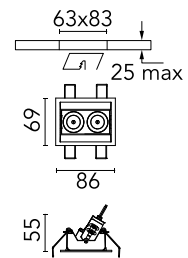

FLOS

03.9300.14ACB Black/White

Light Shadow Adjustable Trim Casambi Version 2 Spots Optic Medium NEW

Designed by FLOS Architectural

Recessed integrated luminaire with 2 LED lighting spots. Remote power supply included (220-240V).

Are you a professional and your project needs consulting and support?

[BOOK AN APPOINTMENT](#)

Main specifications

Mounting	Ceiling recessed
Environments	Indoor dry location
LED type	Power LED
Lamp category	LED
Number of heads	1
Power (W)	7
Source flux (lm)	540
System flux (lm)	448

Physical

Colour	Black/White
Trim	Yes
Orientation	Adjustable
Longitudinal tilting (°)	30
Recessed depth (mm)	150
Length (mm)	86
Net weight (kg)	0.25
IP internal	20

Download

[Mounting instructions](#)  PDF

Photometric Files

[LDT / IES](#)  ZIP

Technical Drawings

[2D](#)  ZIP

[3D](#)  ZIP

[Bim](#)  ZIP

Schematic light drawing

h(m)	E(lx)	D(m)
1	2996	0.39
2	749	0.78
3	333	1.17
4	187	1.56
5	120	1.95