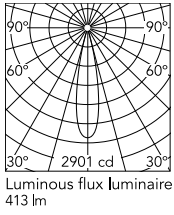

Physical

Colour	Black/Bronze
Trim	Yes
Orientation	Adjustable
Longitudinal tilting (°)	30
Recessed depth (mm)	75
Length (mm)	86
Net weight (kg)	0.25
IP internal	20

Download

[Mounting instructions](#)  PDF

Photometric Files

[LDT / IES](#)  ZIP

Technical Drawings

[2D](#)  ZIP

[3D](#)  ZIP

[Bim](#)  ZIP

Schematic light drawing

Beam Angle: 22°

h(m)	E(lx)	D(m)
1	2901	0.38
2	725	0.76
3	322	1.14
4	181	1.52
5	116	1.91

Photometric

Lighting type	Direct
Light distribution	Symmetric
CCT (K)	2700
CRI>	90
LED Life / Failure Ratio	L80B50
Beam angle C0-180 (°)	21
Beam angle C90-270 (°)	21