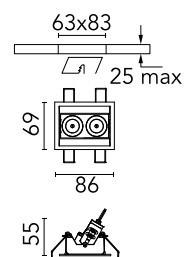

FLOS

05.1412.14ACB Black/Bronze

Light Shadow Adjustable Trim Casambi Version 2 Spots Optic Medium NEW

Designed by FLOS Architectural

Recessed integrated luminaire with 2 LED lighting spots. Remote power supply included (220-240V).

Are you a professional and your project needs consulting and support?

[BOOK AN APPOINTMENT](#)

Main specifications

Mounting	Ceiling recessed
Environments	Indoor dry location
LED type	Power LED
Lamp category	LED
Number of heads	1
Power (W)	7
Source flux (lm)	540
System flux (lm)	413

Physical

Colour	Black/Bronze
Trim	Yes
Orientation	Adjustable
Longitudinal tilting (°)	30
Recessed depth (mm)	75
Length (mm)	86
Net weight (kg)	0.25
IP internal	20

Download

[Mounting instructions](#)  PDF

h(m)	E(lx)	D(m)
1	2901	0.38
2	725	0.76
3	322	1.14
4	181	1.52
5	116	1.91

Photometric

Lighting type	Direct
Light distribution	Symmetric
CCT (K)	2700
CRI>	90
LED Life / Failure Ratio	L80B50
Beam angle C0-180 (°)	21
Beam angle C90-270 (°)	21