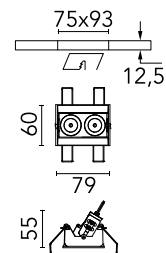

Are you a professional and your project needs consulting and support?

BOOK AN APPOINTMENT

Main specifications

Mounting	Ceiling recessed
Environments	Indoor dry location
LED type	Power LED
Lamp category	LED
Number of heads	1
Power (W)	7
Source flux (lm)	1080
System flux (lm)	413

Physical

Colour	Black/Bronze
Trim	No
Orientation	Adjustable
Longitudinal tilting (°)	30
Recessed depth (mm)	75
Length (mm)	156
Net weight (kg)	0.34
IP internal	20

Download

Mounting instructions [↓ ZIP](#)