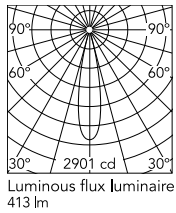

Physical

Colour	Black/Bronze
Trim	No
Orientation	Adjustable
Longitudinal tilting (°)	30
Recessed depth (mm)	75
Length (mm)	156
Net weight (kg)	0.34
IP internal	20

Download

Mounting instructions [↓ ZIP](#)

Photometric Files

LDT / IES [↓ ZIP](#)

Technical Drawings

2D [↓ ZIP](#)

3D [↓ ZIP](#)

[↓ ZIP](#) Bim

Schematic light drawing

Beam Angle:	22°		
h(m)	E(lx)	D(m)	
1	2901	0.38	
2	725	0.76	
3	322	1.14	
4	181	1.52	
5	116	1.91	

Luminous flux Luminaire
413 lm

Ecodesign and Energy Labelling

Replaceable (LED only)
light source by a
professional

Replaceable control
gear by a professional

Photometric

Lighting type	Direct
Light distribution	Symmetric
CCT (K)	2700
CRI>	90
LED Life / Failure Ratio	L80B50
Beam angle C0-180 (°)	21
Beam angle C90-270 (°)	21