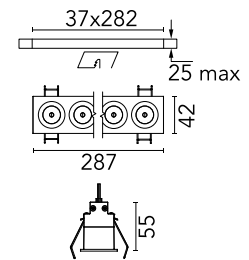

FLOS

05.1216.40ACB White/Steel

Light Shadow Fixed Trim Casambi Version 8 Spots Optic Medium NEW

Designed by FLOS Architectural, 2022

Recessed integrated luminaire with 8 LED lighting spots. Remote power supply included (220-240V).

Are you a professional and your project needs consulting and support?

[BOOK AN APPOINTMENT](#)

Main specifications

Mounting	Ceiling recessed
Environments	Indoor dry location
Light Source Type	LED
LED type	Power LED
Number of heads	1
Power (W)	20.9
System power (W)	21.6
Source flux (lm)	2280
System flux (lm)	0

Physical

Colour	White/Steel
Trim	Yes
Orientation	Fixed
Recessed depth (mm)	75
Length (mm)	287
Net weight (kg)	0.5
IP internal	20
IP external	55

Download

[Mounting instructions](#)

Ecodesign and Energy Labelling