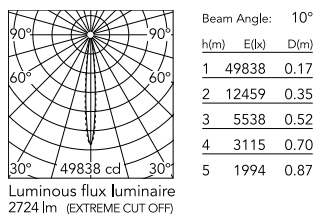

Physical

| | |
|--------------------------|-------------|
| Colour | White/White |
| Trim | No |
| Orientation | Adjustable |
| Longitudinal tilting (°) | 30 |
| Recessed depth (mm) | 75 |
| Length (mm) | 429 |
| Net weight (kg) | 0.66 |
| IP internal | 20 |

Replaceable (LED only) light source by a professional

Replaceable control gear by a professional

Schematic light drawing

Photometric

| | |
|------------------------|-----------|
| Lighting type | Direct |
| Light distribution | Symmetric |
| CCT (K) | 2700 |
| CRI> | 90 |
| Beam angle C0-180 (°) | 10 |
| Beam angle C90-270 (°) | 10 |