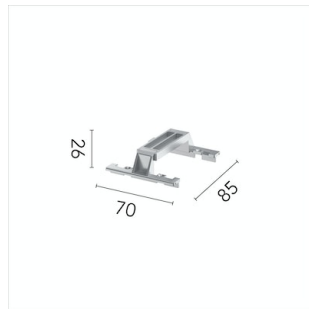

Physical

| | |
|--------------------------|-------------|
| Colour | White/White |
| Trim | No |
| Orientation | Adjustable |
| Longitudinal tilting (°) | 30 |
| Recessed depth (mm) | 75 |
| Length (mm) | 429 |
| Net weight (kg) | 0.66 |
| IP internal | 20 |

Notes

It requires a pre-installation frame, to be ordered separately.

Accessories & Power Supply

REQUIRED
Frame

Installation

08.0518.00

Pre-installation No Trim Frame
12L Fix Adjustable

OPTIONAL
Accessory