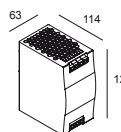

300 89 48 240 LED POWER SUPPLY 48V-DC / 240W DIN

24

☐