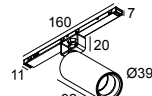

[View on website](#)

General info

LOCATION	indoor
INSTALLATION	Low voltage systems Low voltage system mounted
INGRESS PROTECTION	IP20
WEIGHT (KG)	0.3
ADJUSTABILITY	0° to 85° swiveling, 355° rotatable
INFORMATION	ADJUSTABLE BEAM 15°-45°

Electrical info

ELECTRICAL	48V-DC
CLASS	III
DIM TYPE	DALI
ENERGY CLASS	E

Lightsource info

LIGHTSOURCE NAME	LED
LIGHTSOURCE	LED array 8,6W / CRI>90 (R9: 52) / 3000K / 1018lm
RVALUES	Rf: 90 / Rg: 99
SDMC	SDCM1
RISKGROUP	RG1
LM80	L90B10 > 50000
LED TECHNICS (LIGHT SOURCE)	1018lm // 8,6W // 118lm/W
LED TECHNICS (LUMINAIRE)	303lm // 10W // 31lm/W

Requirements

LED POWER SUPPLY 48V-DC