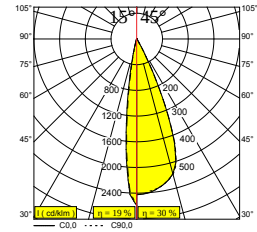

SPL14 - SPY 39 FOCUS 930 DIM5 W

27328 9305 W

AVAILABLE IN
BLACK 27328 9305 B
FLEMISH BRONZE 27328 9305 FBR
FLEMISH GOLD 27328 9305 FG
GOLD COLOURED 27328 9305 GC
WHITE 27328 9305 W

 [View on website](#)

General info