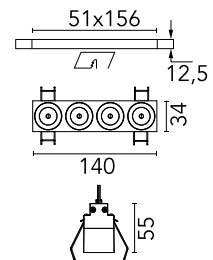

Are you a professional and your project needs consulting and support?

[BOOK AN APPOINTMENT](#)

Main specifications

Mounting	Ceiling recessed
Environments	Indoor dry location
LED type	Power LED
Lamp category	LED
Number of heads	1
Power (W)	10.8
Source flux (lm)	1080
System flux (lm)	809

Physical

Colour	Black/Bronze
Trim	No
Orientation	Fixed
Recessed depth (mm)	75
Length (mm)	140
Net weight (kg)	0.34
Package height (mm)	10
Package width (mm)	13
IP internal	20
IP external	55

Download

[Mounting instructions](#)  ZIP