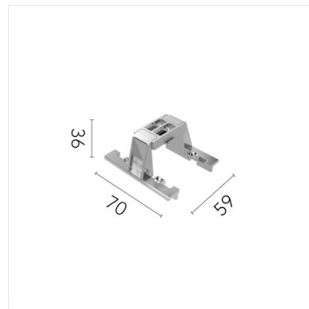

Accessories & Power Supply

REQUIRED
Frame

Installation

08.0511.00

Pre-installation No Trim Frame 4L
Fix

OPTIONAL
Accessory

Mounting

08.0052.90

Accessory for mounting of No
Trim Fix continuous line.