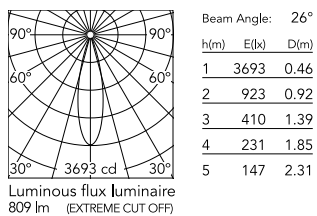

Physical

Colour	Black/Bronze
Trim	No
Orientation	Fixed
Recessed depth (mm)	75
Length (mm)	140
Net weight (kg)	0.34
Package height (mm)	10
Package width (mm)	13
IP internal	20
IP external	55

Download

[Mounting instructions](#)  ZIP

Schematic light drawing

Photometric

Lighting type	Direct
Light distribution	Symmetric
CCT (K)	2700
CRI>	90
LED Life / Failure Ratio	L80B50
Beam angle C0-180 (°)	33
Beam angle C90-270 (°)	33

Electrical

Insulation class	II
Frequency (Hz)	50/60
Forward voltage (V)	11.6
LED current (mA)	900
Driver	Remote included
Dimmable	Yes
Dimming type	Dimmable DALI 2
Dimming range (%)	1-100
Dimming interface	Remote Dimmable (Dimmer Not Included)