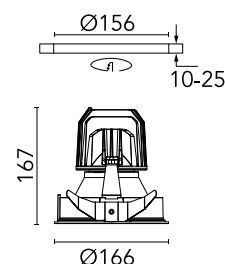

Recessed luminaire with LED light source. Remote 220/240V power supply included.

Are you a professional and your project needs consulting and support?

[BOOK AN APPOINTMENT](#)