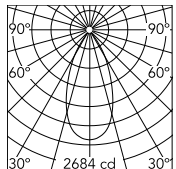

### Technical Drawings

2D [↓ ZIP](#)

3D [↓ ZIP](#)

[↓ ZIP](#) Bim

## Schematic light drawing

Beam Angle: 47°

h(m)	E(lx)	D(m)
1	2684	0.86
2	671	1.73
3	298	2.59
4	168	3.46
5	107	4.32

Luminous flux luminaire  
1755 lm (EXTREME CUT OFF)

### Photometric

Lighting type	Direct
Light distribution	Symmetric
CCT (K)	3000
CRI>	90
Beam angle C0-180 (°)	62
Beam angle C90-270 (°)	62