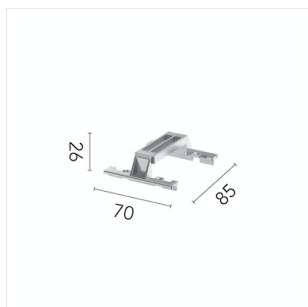

Schematic light drawing

Beam Angle:	22°		
h(m)	E(lx)	D(m)	
1	12849	0.39	
2	3212	0.78	
3	1428	1.17	
4	803	1.56	
5	514	1.95	

Photometric

Lighting type	Direct
Light distribution	Symmetric
CCT (K)	3000
CRI>	90
Beam angle C0-180 (°)	22
Beam angle C90-270 (°)	22

Electrical

Insulation class	II
Frequency (Hz)	50/60
Main voltage (Vac)	220.00
Alternating current voltage (Vac)	230
LED voltage Vf (Vdc)	24
Driver	Remote included
Dimmable	No
Emergency type	No

Notes

It requires a pre-installation frame, to be ordered separately.

Accessories & Power Supply

REQUIRED
Frame

Installation

08.0517.00

Pre-installation No Trim Frame 8L
Fix Adjustable

OPTIONAL
Accessory

Mounting

08.0059.90

Accessory for mounting of No
Trim Adjustable continuous line.