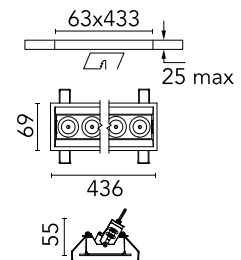

Are you a professional and your project needs consulting and support?

[BOOK AN APPOINTMENT](#)

Main specifications

Mounting	Ceiling recessed
Environments	Indoor dry location
LED type	Power LED
Lamp category	LED
Number of heads	1
Power (W)	32.4
Source flux (lm)	3420
System flux (lm)	2698

Physical

Colour	White/Black
Trim	Yes
Orientation	Adjustable
Longitudinal tilting (°)	30
Recessed depth (mm)	75
Length (mm)	436
Net weight (kg)	0.66
IP internal	20

Download

Mounting instructions [↓ PDF](#)

Schematic light drawing

Beam Angle: 22°

h(m)	E(lx)	D(m)
1	18443	0.39
2	4611	0.78
3	2049	1.17
4	1153	1.56
5	738	1.95

Luminous flux Luminaire
2698 lm (EXTREME CUT OFF)

Photometric

Lighting type	Direct
Light distribution	Symmetric
CCT (K)	3000
CRI>	90
Beam angle C0-180 (°)	22
Beam angle C90-270 (°)	22