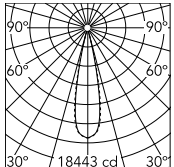

Physical

Colour	White/Black
Trim	Yes
Orientation	Adjustable
Longitudinal tilting (°)	30
Recessed depth (mm)	75
Length (mm)	436
Net weight (kg)	0.66
IP internal	20

Download

Mounting instructions [↓ PDF](#)

Schematic light drawing

Beam Angle: 22°

h(m)	E(lx)	D(m)
1	18443	0.39
2	4611	0.78
3	2049	1.17
4	1153	1.56
5	738	1.95

Luminous flux Luminaire
2698 lm (EXTREME CUT OFF)

Photometric

Lighting type	Direct
Light distribution	Symmetric
CCT (K)	3000
CRI>	90
Beam angle C0-180 (°)	22
Beam angle C90-270 (°)	22