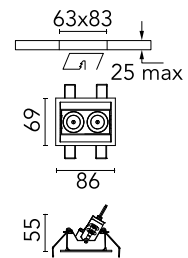

## Light Shadow Adjustable Trim Mains Dimming Version 2 Spots Optic Spot NEW

Designed by FLOS Architectural

Recessed integrated luminaire with 2 LED lighting spots. Remote power supply included (220-240V).

### Main specifications

Mounting	Ceiling recessed
Environments	Indoor dry location
LED type	Power LED
Lamp category	LED
Number of heads	1
Power (W)	7
Source flux (lm)	540
System flux (lm)	429

### Physical

Colour	White/Bronze
Trim	Yes
Orientation	Adjustable
Longitudinal tilting (°)	30
Recessed depth (mm)	75
Length (mm)	86
Net weight (kg)	0.25
IP internal	20