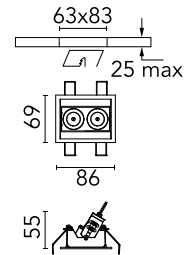

FLOS

05.1411.14ACB Black/Steel

Light Shadow Adjustable Trim Casambi Version 2 Spots Optic Medium NEW

Designed by FLOS Architectural

Recessed integrated luminaire with 2 LED lighting spots. Remote power supply included (220-240V).

Are you a professional and your project needs consulting and support?

[BOOK AN APPOINTMENT](#)

Main specifications

Mounting	Ceiling recessed
Environments	Indoor dry location
LED type	Power LED
Lamp category	LED
Number of heads	1
Power (W)	7
Source flux (lm)	570
System flux (lm)	414

Physical

Colour	Black/Steel
Trim	Yes
Orientation	Adjustable
Longitudinal tilting (°)	30
Recessed depth (mm)	75
Length (mm)	86
Net weight (kg)	0.25
IP internal	20

Download

[Mounting instructions](#)  PDF

Photometric Files

[LDT / IES](#)  ZIP

Technical Drawings

[2D](#)  ZIP

[3D](#)  ZIP

[Bim](#)  ZIP

Schematic light drawing

Photometric

Lighting type	Direct
Light distribution	Symmetric
CCT (K)	3000
CRI>	90
LED Life / Failure Ratio	L80B50
Beam angle C0-180 (°)	20
Beam angle C90-270 (°)	20