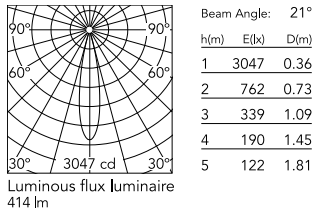

Physical

Colour	Black/Steel
Trim	Yes
Orientation	Adjustable
Longitudinal tilting (°)	30
Recessed depth (mm)	75
Length (mm)	86
Net weight (kg)	0.25
IP internal	20

Download

[Mounting instructions](#)  PDF

Photometric Files

[LDT / IES](#)  ZIP

Technical Drawings

[2D](#)  ZIP

[3D](#)  ZIP

[Bim](#)  ZIP

Schematic light drawing

Photometric

Lighting type	Direct
Light distribution	Symmetric
CCT (K)	3000
CRI>	90
LED Life / Failure Ratio	L80B50
Beam angle C0-180 (°)	20
Beam angle C90-270 (°)	20