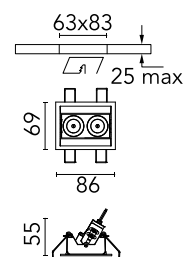

FLOS

05.1415.40A White/Copper

Light Shadow Adjustable Trim 2 Spots Optic Medium NEW

Designed by FLOS Architectural

Recessed integrated luminaire with 2 LED lighting spots. Remote power supply included (220-240V).

Are you a professional and your project needs consulting and support?

[BOOK AN APPOINTMENT](#)

Main specifications

Mounting	Ceiling recessed
Environments	Indoor dry location
LED type	Power LED
Lamp category	LED
Number of heads	1
Power (W)	7
System flux (lm)	419

Physical

Colour	White/Copper
Trim	Yes
Orientation	Adjustable
Longitudinal tilting (°)	30
Recessed depth (mm)	75
Length (mm)	86
Net weight (kg)	0.25
Package height (mm)	16
Package width (mm)	14
Package length (mm)	21
IP internal	20

Schematic light drawing

Ecodesign and Energy Labelling

Replaceable (LED only)
light source by a
professional

Replaceable control
gear by a professional

Photometric

Lighting type	Direct
Light distribution	Symmetric
CCT (K)	3000
CRI>	90
LED Life / Failure Ratio	L80B50
Beam angle C0-180 (°)	20
Beam angle C90-270 (°)	20