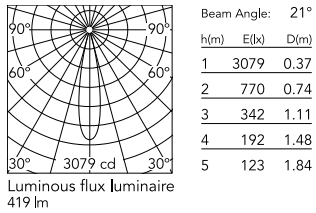

Physical

Colour	White/Copper
Trim	Yes
Orientation	Adjustable
Longitudinal tilting (°)	30
Recessed depth (mm)	75
Length (mm)	86
Net weight (kg)	0.25
Package height (mm)	16
Package width (mm)	14
Package length (mm)	21
IP internal	20

Download

[Mounting instructions](#)  PDF

Photometric Files

[LDT / IES](#)  ZIP

Technical Drawings

[2D](#)  ZIP

[3D](#)  ZIP

[Bim](#)  ZIP

Schematic light drawing

Ecodesign and Energy Labelling

Replaceable (LED only)
light source by a
professional

Replaceable control
gear by a professional

Photometric

Lighting type	Direct
Light distribution	Symmetric
CCT (K)	3000
CRI>	90
LED Life / Failure Ratio	L80B50
Beam angle C0-180 (°)	20
Beam angle C90-270 (°)	20