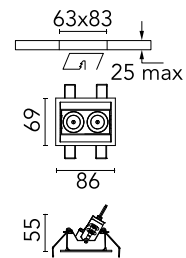

FLOS

05.1412.40A White/Bronze

Light Shadow Adjustable Trim 2 Spots Optic Medium NEW

Designed by FLOS Architectural

Recessed integrated luminaire with 2 LED lighting spots. Remote power supply included (220-240V).

Are you a professional and your project needs consulting and support?

[BOOK AN APPOINTMENT](#)

Main specifications

Mounting	Ceiling recessed
Environments	Indoor dry location
LED type	Power LED
Lamp category	LED
Number of heads	1
Power (W)	7
System flux (lm)	413

Physical

Colour	White/Bronze
Trim	Yes
Orientation	Adjustable
Longitudinal tilting (°)	30
Recessed depth (mm)	75
Length (mm)	86
Net weight (kg)	0.25
Package height (mm)	16
Package width (mm)	14
Package length (mm)	21
IP internal	20

Schematic light drawing

Beam Angle:	22°		
h(m)	E(lx)	D(m)	
1	2901	0.38	
2	725	0.76	
3	322	1.14	
4	181	1.52	
5	116	1.91	

Luminous flux Luminaire
413 lm

Ecodesign and Energy Labelling

Replaceable (LED only)
light source by a
professional