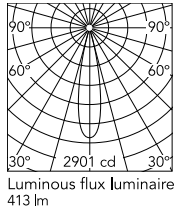

Physical

Colour	White/Bronze
Trim	Yes
Orientation	Adjustable
Longitudinal tilting (°)	30
Recessed depth (mm)	75
Length (mm)	86
Net weight (kg)	0.25
Package height (mm)	16
Package width (mm)	14
Package length (mm)	21
IP internal	20

Schematic light drawing

Beam Angle:	22°		
h(m)	E(lx)	D(m)	
1	2901	0.38	
2	725	0.76	
3	322	1.14	
4	181	1.52	
5	116	1.91	

Luminous flux Luminaire
413 lm

Ecodesign and Energy Labelling

Replaceable (LED only)
light source by a
professional