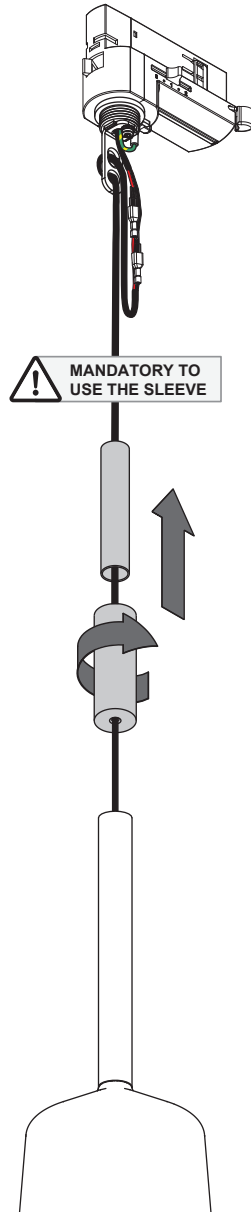

# Tulip Bloom/Blossom E27 Track

126620XX\_126621XX\_

## 1 OPEN TUBE & REMOVE SLEEVE

## 2 ADJUST CABLE LENGTH

## 3 APPLY SLEEVE & CLOSE TUBE