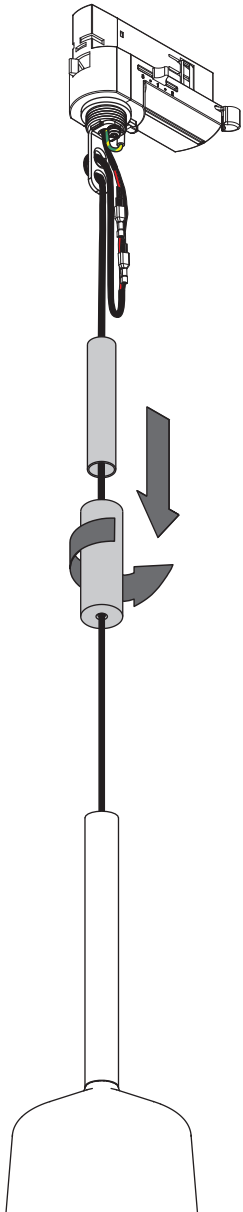

# Tulip Bloom/Blossom E27 Track

126620XX\_126621XX\_

## 1 OPEN TUBE & REMOVE SLEEVE

## 2 ADJUST CABLE LENGTH

## 3 APPLY SLEEVE & CLOSE TUBE