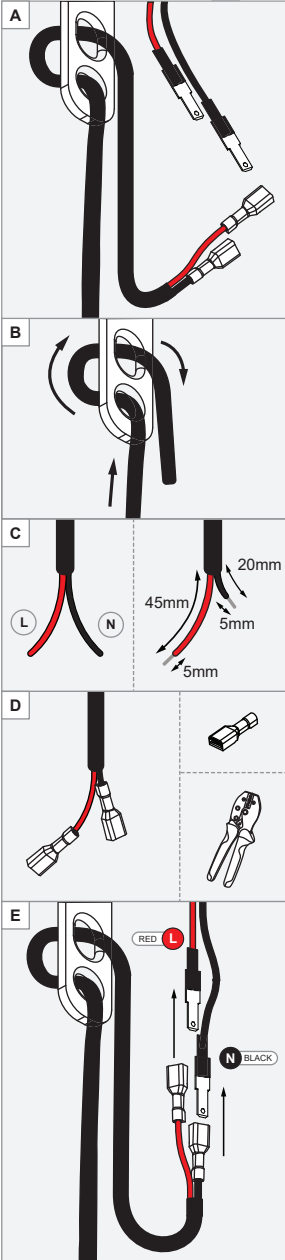

# Tulip Bloom/Blossom E27 Track

126620XX\_126621XX\_

## 1 OPEN TUBE & REMOVE SLEEVE

## 2 ADJUST CABLE LENGTH

## 3 APPLY SLEEVE & CLOSE TUBE