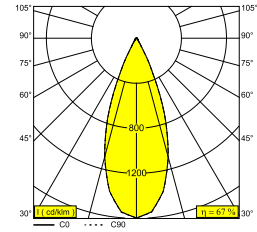

[View on website](#)

General info

LOCATION	indoor-outdoor
INSTALLATION	Ceiling Recessed
CUTOUT SHAPE/SIZE (MM)	round - 56
RECESSED DEPTH (MM)	80
THICKNESS OF MOUNTING SURFACE (MM)	min.5
INGRESS PROTECTION	IP65
WEIGHT (KG)	0.2
ADJUSTABILITY	non adjustable
INFORMATION	REFLECTOR WFL-37° EXCL.LED POWER SUPPLY 350-500mA-DC

Electrical info

CLASS	III
DIM TYPE	depending on type of external power supply
ENERGY CLASS	E

Lightsource info

LIGHTSOURCE NAME	LED
LIGHTSOURCE	LED array 5,8-8,6W / CRI>90 (R9: 60) / 2700K / 702-974lm
TM-30 VALUES	Rf: 89 / Rg: 100
SDCM	SDCM1
RISKGROUP	RG1
LM80	L90B10 > 50000
LED TECHNICS (LIGHT SOURCE)	974lm // 8,6W // 113lm/W
LED TECHNICS (LUMINAIRE)	649lm // 10W // 66lm/W

Requirements

LED POWER SUPPLY 350 / 500mA-DC DIM

For detailed installation instructions, please consult the manual: [19424_XXX0_HAND.pdf](#)