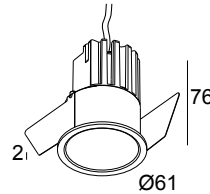

[View on website](#)

General info

LOCATION	indoor-outdoor
INSTALLATION	Ceiling Recessed
CUTOUT SHAPE/SIZE (MM)	round - 56
RECESSED DEPTH (MM)	80
THICKNESS OF MOUNTING SURFACE (MM)	min.5
INGRESS PROTECTION	IP65
WEIGHT (KG)	0.2
ADJUSTABILITY	non adjustable
INFORMATION	REFLECTOR WFL-37° EXCL.LED POWER SUPPLY 350-500mA-DC

Electrical info

CLASS	III
DIM TYPE	depending on type of external power supply
ENERGY CLASS	E

Lightsource info

LIGHTSOURCE NAME	LED
LIGHTSOURCE	LED array 5,8-8,6W / CRI>90 (R9: 60) / 2700K / 702-974lm
TM-30 VALUES	Rf: 89 / Rg: 100
SDCM	SDCM1
RISKGROUP	RG1
LM80	L90B10 > 50000
LED TECHNICS (LIGHT SOURCE)	974lm // 8,6W // 113lm/W
LED TECHNICS (LUMINAIRE)	649lm // 10W // 66lm/W

Requirements

LED POWER SUPPLY 350 / 500mA-DC DIM

For detailed installation instructions, please consult the manual: [19424_XXX0_HAND.pdf](#)