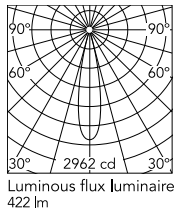

Physical

Colour	Black/Bronze
Trim	Yes
Orientation	Adjustable
Longitudinal tilting (°)	30
Recessed depth (mm)	75
Length (mm)	86
Net weight (kg)	0.25
Package height (mm)	16
Package width (mm)	14
Package length (mm)	21
IP internal	20

Schematic light drawing

Beam Angle: 22°

h(m)	E(lx)	D(m)
1	2962	0.38
2	740	0.76
3	329	1.14
4	185	1.52
5	118	1.91

Luminous flux Luminaire
422 lm

Ecodesign and Energy Labelling

Replaceable (LED only)
light source by a
professional