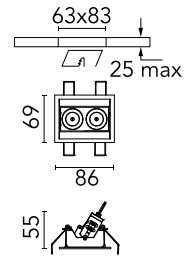

FLOS

05.1417.14A Black/Bronze

Light Shadow Adjustable Trim 2 Spots Optic Medium NEW

Designed by FLOS Architectural

Recessed integrated luminaire with 2 LED lighting spots. Remote power supply included (220-240V).

Are you a professional and your project needs consulting and support?

[BOOK AN APPOINTMENT](#)

Main specifications

Mounting	Ceiling recessed
Environments	Indoor dry location
LED type	Power LED
Lamp category	LED
Number of heads	1
Power (W)	7
System flux (lm)	422

Physical

Colour	Black/Bronze
Trim	Yes
Orientation	Adjustable
Longitudinal tilting (°)	30
Recessed depth (mm)	75
Length (mm)	86
Net weight (kg)	0.25
Package height (mm)	16
Package width (mm)	14
Package length (mm)	21
IP internal	20

Schematic light drawing

Beam Angle: 22°

h(m)	E(lx)	D(m)
1	2962	0.38
2	740	0.76
3	329	1.14
4	185	1.52
5	118	1.91

Luminous flux Luminaire
422 lm

Ecodesign and Energy Labelling

Replaceable (LED only)
light source by a
professional